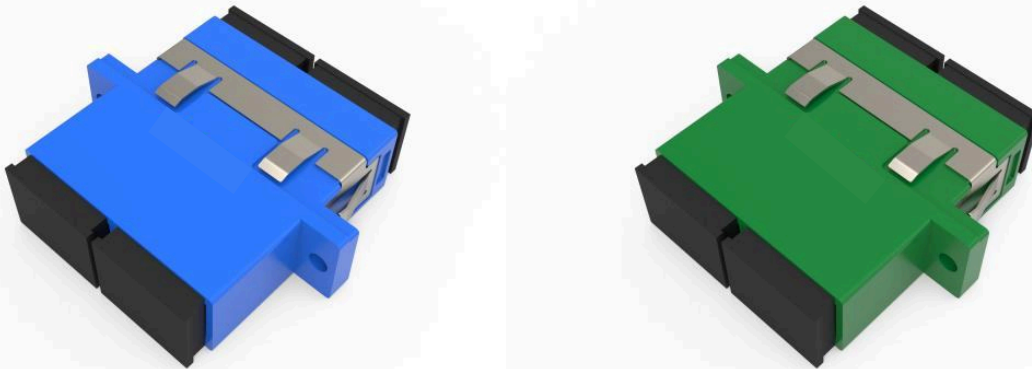

### SINGLE MODE (FLANGED), SC DUPLEX ADAPTER

**PART NO.:** KB-FAS-SC0202

**DESCRIPTION:** Flanged SC duplex adapter for precise single-mode fiber connections

The KAYBE Single Mode (Flanged) SC Duplex Adapter is designed to ensure accurate alignment and stable connectivity between two SC duplex fibre optic connectors. Its flanged design enables secure and convenient mounting on patch panels, wall plates, and distribution frames. With low insertion loss and durable construction, it delivers dependable performance for single-mode optical network applications.

*\*Images are for illustrative purposes. Actual product appearance and specifications may vary.*

#### KEY FEATURES

1. Offers strong compatibility with standard LC duplex connectors
2. Features high-quality ceramic sleeves ensuring precise alignment and stable insertion performance
3. Equipped with a three-way adaptive clip for accurate, secure mounting
4. Fully compliant with RoHS 2.0 requirements
5. Suitable for use in fibre cassettes, patch panels, distribution boxes, terminal boxes, and similar connectivity applications

## CONSTRUCTION DATA SHEET

GENERAL SPECIFICATIONS	
Mounting	Square flange
Body Style	Duplex
Interface	SC
Color	APC: Green UPC: Blue
Standard	IEC 61754-4-2002
Regulatory Compliance/ Certifications	ROHS 2.0 Compliant
OPTICAL SPECIFICATIONS	
Insertion Loss, maximum	0.2 dB
MATERIAL SPECIFICATIONS	
Material Type	Glass filled polybutylene terephthalate (PBT)
Alignment Sleeve Material	Ceramic
MECHANICAL SPECIFICATIONS	
Coupling Retention Force	70 N
Durability	>500 times
ENVIRONMENTAL SPECIFICATIONS	
Operating Temperature	-40 °C to +70 °C (-40 °F to +158 °F)
PACKAGING	
	10pcs/Pack