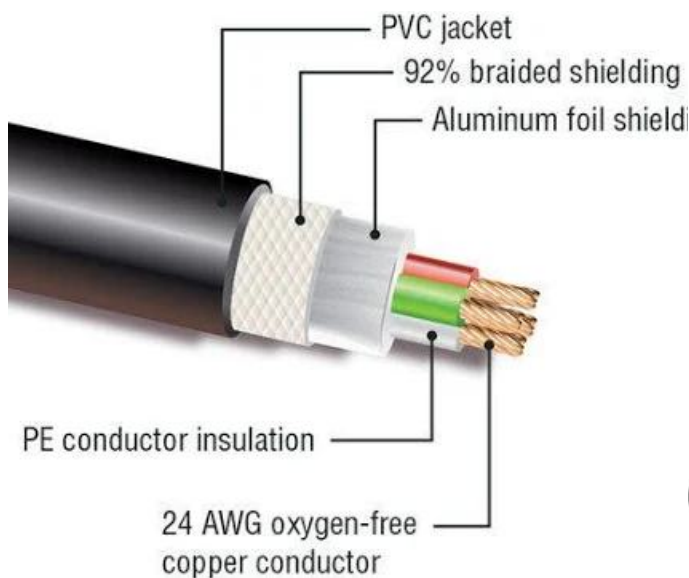

DMX STUDIO SERIES PATCH CABLE

PART NO.: DMX-200xx

DESCRIPTION: DMX STUDIO series, 4core bare copper, with 5-pin XLR Connectors, Male-Male, FR & ROHS Certified PVC

The KAYBE DMX Studio Series Patch Cable is engineered for accurate and trouble-free DMX data transmissions for stage, theatre, live concerts and other professional lighting control console. The cable features nickel-plated 5-pin XLR connectors. The 24 AWG oxygen-free copper, braid and foil shielding, and PE insulation result in a cable with professional conductivity and interference rejection. It assures a pure transfer of DMX and other digital signals. A PVC jacket provides durability while maintaining flexibility.

KEY FEATURES

1. For DMX Systems
2. Oxygen-Free Conductors
3. Braided Copper Shielding
4. Pure Transfer of DMX Signals
5. 110-120 Ohms Impedance
6. Sturdy Nickel-Plated 5-Pin Connectors

FOR DMX SYSTEMS

Whether you're lighting a live stage or concert event or running DJ lights, the KAYBE DMX cables will connect all your DMX gear to a DMX controller.

110-OHM IMPEDANCE

The cable is manufactured to the industry-standard 110-Ohm resistance for digital signals. This is ideal for transmitting DMX and other digital data.

OXYGEN-FREE COPPER CABLE

The OFC cables provide professional conductivity for reliable signal transfer of your DMX and other digital data signals, even with long cable runs.

INTERFERENCE REJECTION

Braided copper shielding with 92% coverage provides protection against EM and RF interference. A PVC shield and PE insulation deliver additional protection against EM and RF interference and ensure that noise won't compromise your signal.