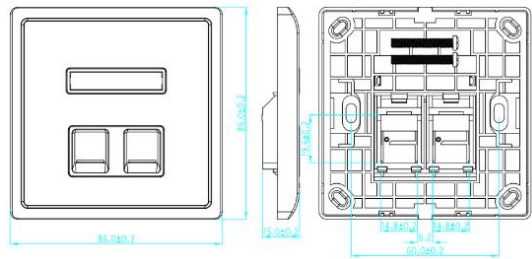

### FACEPLATE

**PRODUCT NO.:** BFP12W

**DESCRIPTION:** Double Port 86mm Faceplate for Cat5, Cat6 & Cat6A

The KAYBE Dual/Double Port Faceplate provides a neat and organized solution for managing multiple network connections. Its sturdy design allows for easy installation of two jacks or outlets, ensuring a professional look. Ideal for residential, office, and commercial networking setups.

Schematics drawings