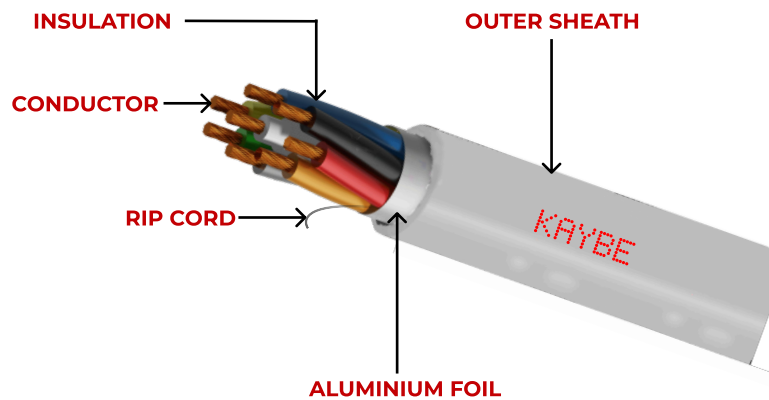

8 CORES CONTROL & SECURITY CABLES, 22AWG SHIELDED

PRODUCT NO.: AL8300SH

DESCRIPTION: 22AWG

The KAYBE 8-Core Shielded Control & Security Cable provides superior signal protection with shielding to reduce interference. Designed for advanced control and security systems, it ensures reliable and consistent performance. Ideal for demanding residential, commercial, and industrial installations.

STANDARD REFERENCES

UL Rating	FR-PVC
ISO/IEC Flammability	IEC 60332-1
UL Voltage Rating	300V RMS Max.
Certification	CE ROHS certified

PACKAGING

Packaging	100yards X 4 ROLLS PER BOX (300FT) OR 2 Rolls of wooden reel 305meters per box
-----------	---

CONSTRUCTION DATA SHEET

Item	Audio & Security Cable
CONDUCTOR	
Conductor	8 Cores
Material	Annealed Bare Copper
AWG	22 AWG
Structure	7x30 (0.25mm)
INSULATION	
Material	PVC
Average Thickness	0.20mm
Diameter	1.05 ± 0.10 mm
RIP Cord	Yes, Nylon
Colors	Red, Black, White, Pink, Blue, Brown, Yellow, Green
LAY TYPE	
Laid Up	All of the 8 Cores twisted together with suitable lay
SHIELDING	
Polytape	100% coverage
Alu Tape Foil	100% coverage
Drain Wire	7X0.20mm (24awg)
OUTER JACKET	
Material	FR-PVC
Average Thickness	0.68mm±0.03mm
Diameter	5.8+/- 0.30MM
Color	Grey
PRINTING	KAYBE Control & Security Cable 100% copper Shilded (AL8300SH) Shilded 001Y..
LENGTH	100yards (300ft) or 305m

FLAMMABILITY TEST

Time Period	60 seconds
Unaffected Portion	50mm from the lower edge of the top clamp

ORDERING INFORMATION AS PER FOLLOWS

PART NO	DESCRIPTION	COLOR	WEIGHT
AL8300SH	8CORES 22AWG CONTROL & SECURITY CABLE, FR-PVC	Grey	100Yards (300Ft)
AL8300SH-305	8CORES 22AWG CONTROL & SECURITY CABLE, FR-PVC	Grey	305Meters (1000Ft)