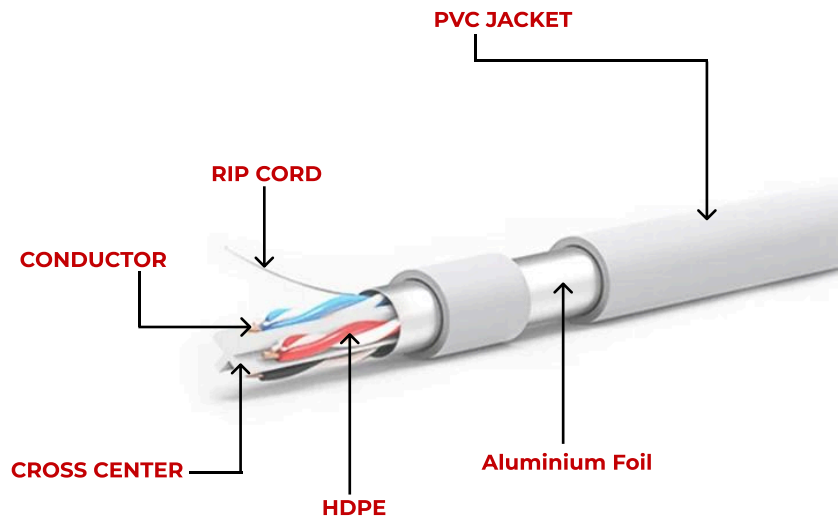

### CAT6 FTP - CCAU CABLE

**PART NO.:** CAT6FTP502

**DESCRIPTION:** 23AWG X 4 PAIRS CAT6 SHIELDED

KAYBE CAT6 CCAU - FTP Cable offers secure and reliable networking with Foil Twisted Pair (FTP) shielding and Copper-Clad Aluminum (CCAU) construction. Designed to enhance data transmission and protect against electromagnetic interference, it's perfect for applications requiring stable, high-performance connections. A cost-effective solution that combines quality and security, ideal for professional and demanding home setups.

## CONSTRUCTION DATA SHEET

Operating Temperature	—20°C TO 70°C
<b>CONDUCTOR</b>	
Conductor Material	CCAU Conductor
No. Of Strands	1 Nos
Conductor (mm)	23 AWG
<b>INSULATION</b>	
Insulation Material	HDPE (High Density Polyethylene)
Insulation Thickness	0.23MM
Insulation Diameter	1.10 ± 0.10 mm
<b>PAIR TWISTING</b>	
Pair - 1	Blue + White-Blue
Pair - 2	Orange + White-Orange
Pair - 3	Green + White-Green
Pair - 4	Brown + White-Brown
<b>LAYING TYPE</b>	
4 Pair Laid Up	All of the 4pair twisted together With Separator i.e. Cross Web
Drain Wire	Yes (Available)
Shielding	100% Foil Coverage
RIP Cord	Yes (Available)
<b>OUTER JACKET</b>	
Material	PVC (Polyvinyl Chloride)
Thickness (mm)	0.56 mm (Nominal)
Diameter (mm)	6.40 ± 0.30 mm
Colour	White