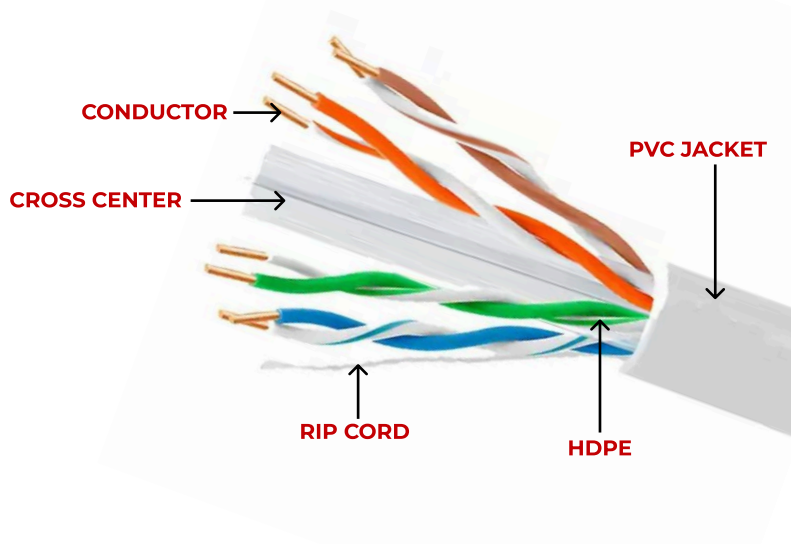

### CAT6 UTP - CCAU CABLE

**PART NO.:** CAT6501

**DESCRIPTION:** 23AWG X 4 PAIRS CAT6 UTP

KAYBE CAT6 23AWG CCAU – UTP Cable is a reliable choice for robust networking. Built with a 23AWG gauge and High Content Copper-Claded Aluminum (CCAU), it ensures efficient, high-speed data transfers, perfect for gaming, streaming, and large file handling. A cost-effective and dependable solution for various networking needs and CCTV connectivity.

## CONSTRUCTION DATA SHEET

Operating Temperature	—15°C TO 75°C
<b>CONDUCTOR</b>	
Conductor Material	CCAU Conductor
No. Of Strands	1 Nos
Conductor (mm)	0.58 ± 0.005 mm
<b>INSULATION</b>	
Insulation Material	HDPE (High Density Polyethylene)
Insulation Thickness	0.25MM
Insulation Diameter	1.10 ± 0.10 mm
<b>PAIR TWISTING</b>	
Pair - 1	Blue + White-Blue
Pair - 2	Orange + White-Orange
Pair - 3	Green + White-Green
Pair - 4	Brown + White-Brown
<b>LAYING TYPE</b>	
4 Pair Laid Up	All of the 4pair twisted together With Separator i.e. Cross Web
RIP Cord	Yes (Available)
<b>OUTER JACKET</b>	
Material	PVC (Polyvinyl Chloride)
Thickness (mm)	0.55 mm (Nominal)
Diameter (mm)	6.20 ± 0.30 mm
Colour	White